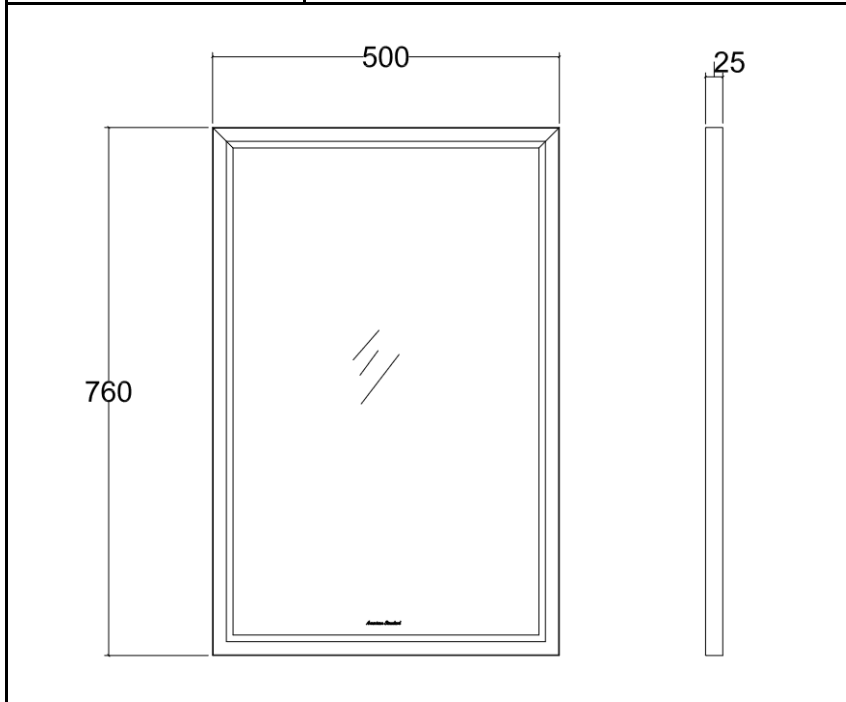

PROJECT		REF		REV	ITEM CODE	
LOCATION		DATE			PAGE	

SANITARY WARE SPECIFICATION SHEET

Item Descriptions	American Standard (PRC) "Moddino Classic Series" Wall mounted mirror	Illustration/ Drawing 
Model	CVASMD50-SM0W200C0	
Dimension	L500 x W25 x H760 mm	
Material / Colour	Glass / White	
Manufacturer	American Standard (PRC)	
Source	Acme Sanitary Ware Co. Ltd Mr. Eric Wong / Mr. Don Yuen	
Contact Tel/Fax	(852) 2388-7171 / (852) 2710-8012	
E-mail	acme@acmesanitary.com.hk	
Website	www.acmesanitary.com.hk	